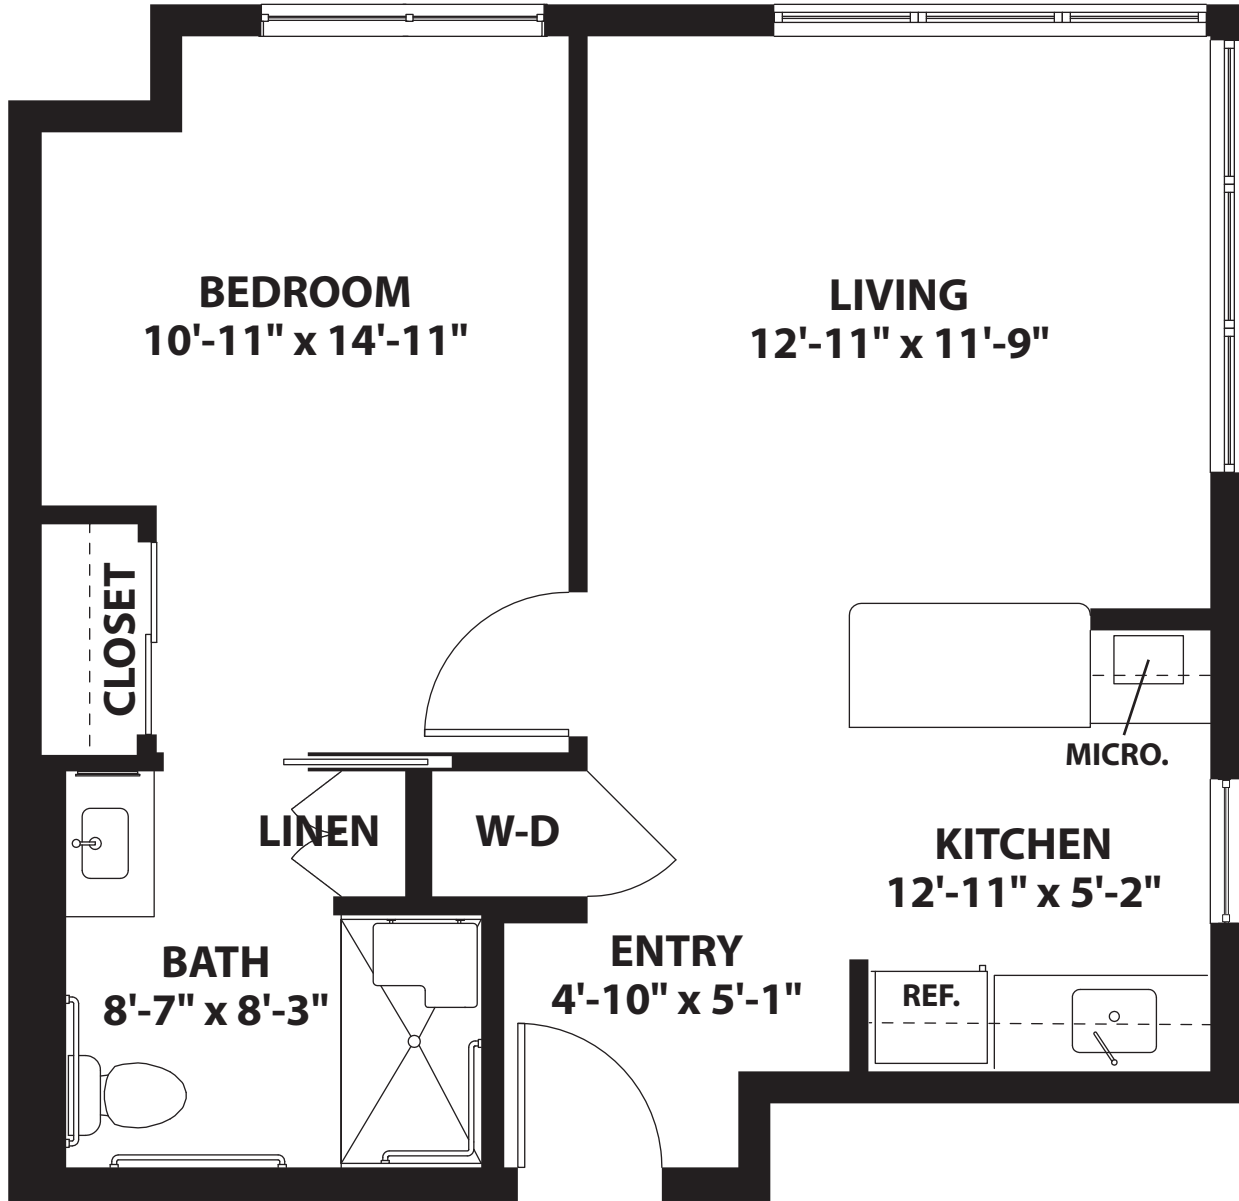

REDWOOD

1 Bedroom / 1 Bath - Kitchen Window
547 Sq. ft.

MARY'S WOODS

KELLOGG

Dimensions may vary slightly. 1/4" = 1'

17400 Holy Names Dr. • Lake Oswego, OR 97034