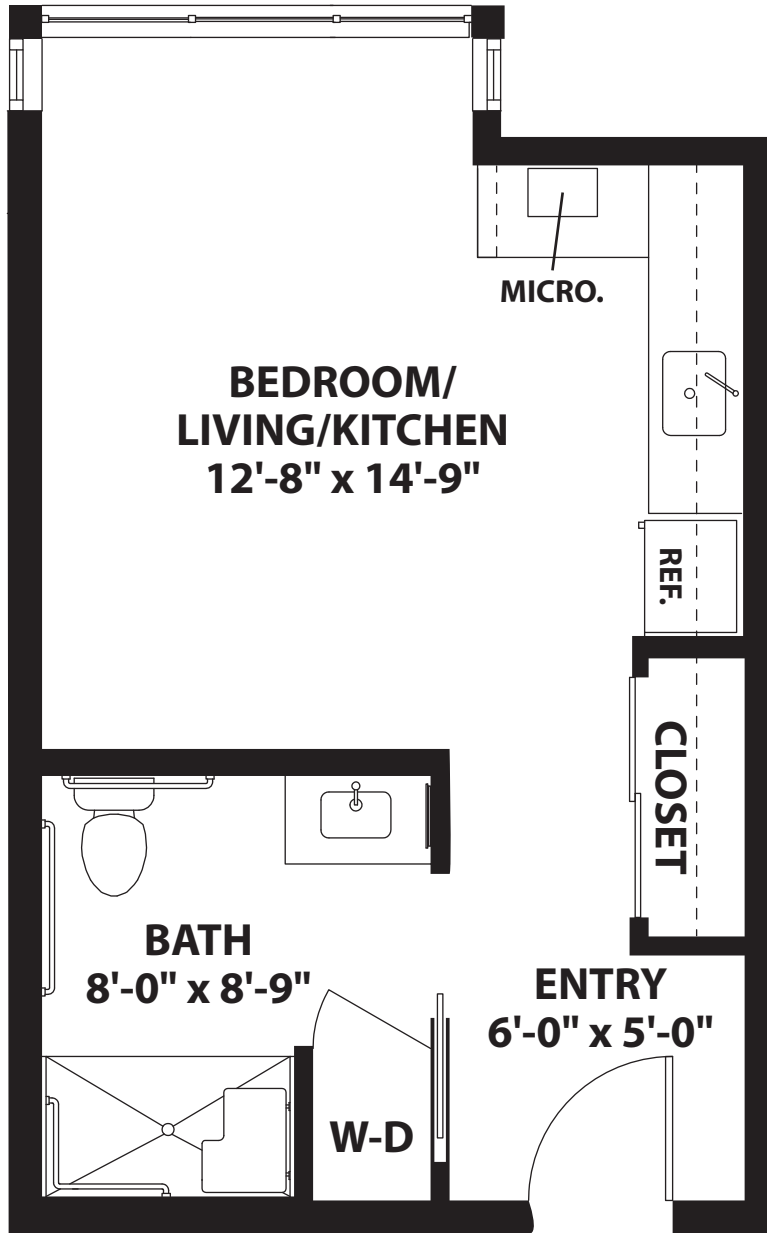

BIRCH

Alcove Suite
338 Sq. ft.

MARY'S WOODS

KELLOGG

Dimensions may vary slightly. 1/4" = 1'

17400 Holy Names Dr. • Lake Oswego, OR 97034