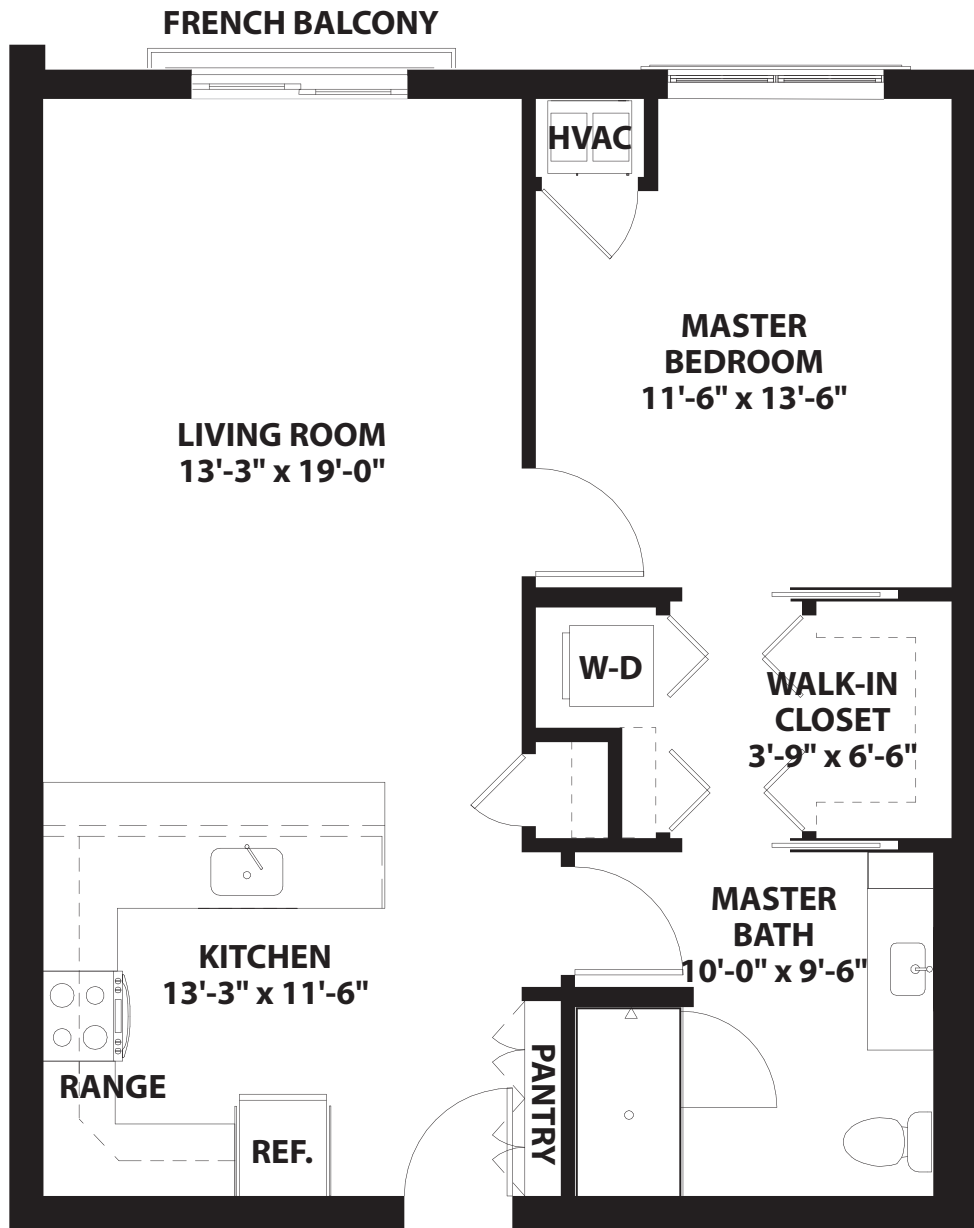

DESCHUTES - STANDARD

1 Bedroom / 1 Bath with French Balcony
823 Sq. ft.

MARY'S WOODS

Dimensions may vary slightly. 3/16" = 1'

1385 McVey Ave. • Lake Oswego, OR 97034