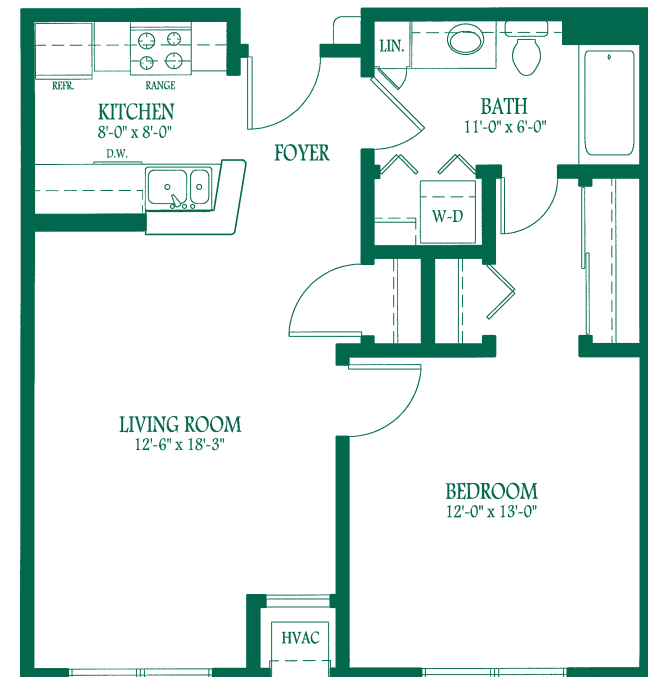

One Bedroom *Standard*
601 Sq. Ft.

One Bedroom/Den *Standard*
825 Sq. Ft.

One Bedroom Enhanced *Standard*
661 Sq. Ft.

Two Bedroom *Standard*
1,047 Sq. Ft.

Two Bedroom/Den *Standard*
1,143 Sq. Ft.