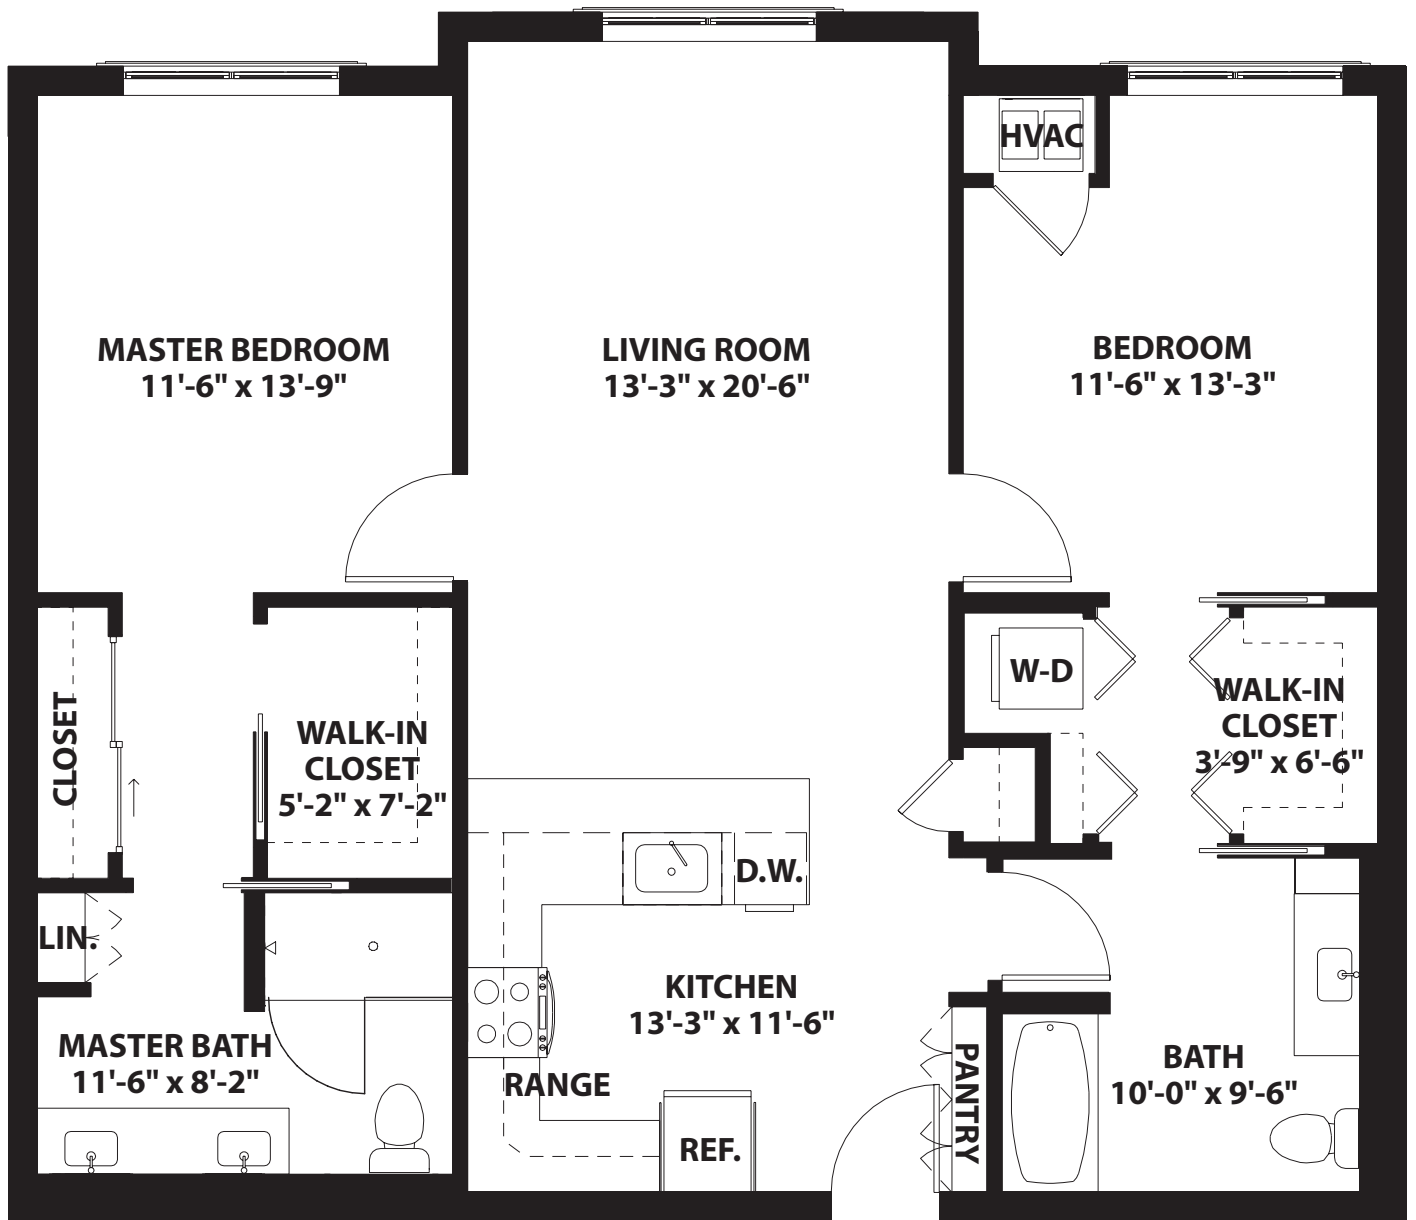

WILLAMETTE - STANDARD

2 Bedroom / 2 Bath

1,225 Sq. ft.

MARY'S WOODS

Dimensions may vary slightly. 3/16" = 1'

1385 McVey Ave. • Lake Oswego, OR 97034